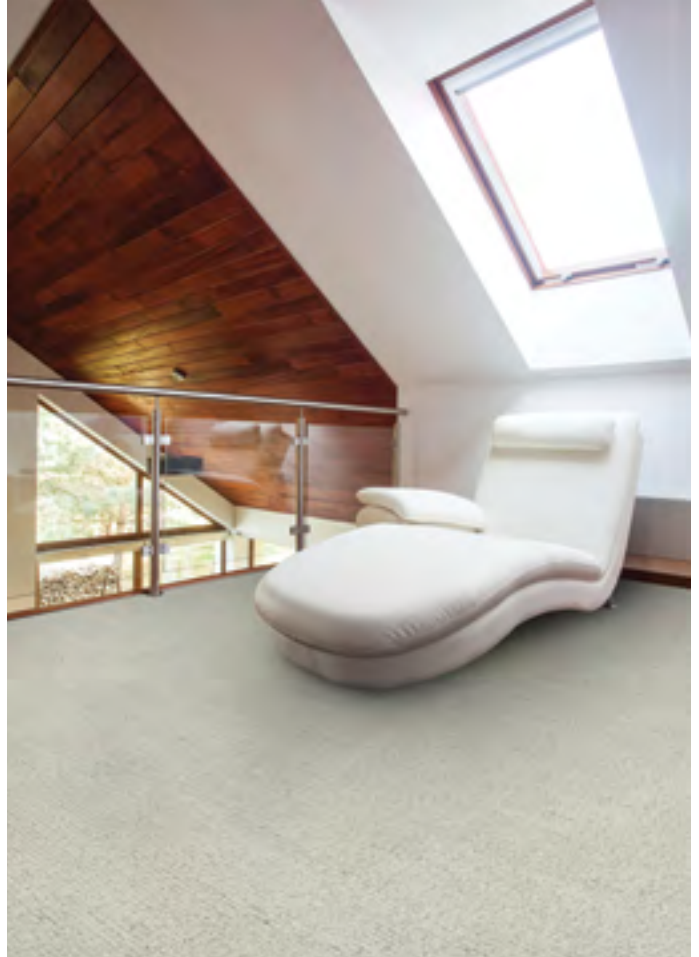

PARK CITY

BRAND

Premiere

PILE

*A Blend of Wool, Courtron™ Polypropylene
and Polyester*

WEAVE

Woven Wilton Cut-Pile

PATTERN REPEAT

.37" Length

WIDTH

13'2" (4 Meters)

2460/0002

Gunmetal