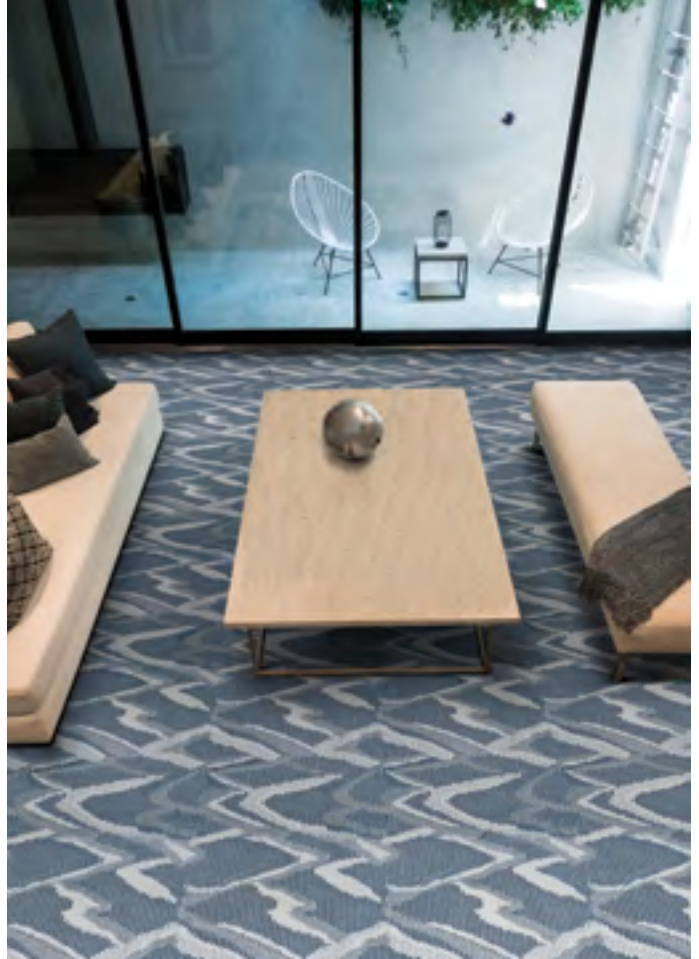

INGENUITY

BRAND

Premiere

PILE

70% Tencel® / 30% Wool

WEAVE

Woven Wilton Cut and Loop Pile

PATTERN REPEAT

26.37" W x 41.33" L (Straight Match)

WIDTH

13'2" (4 Meters)