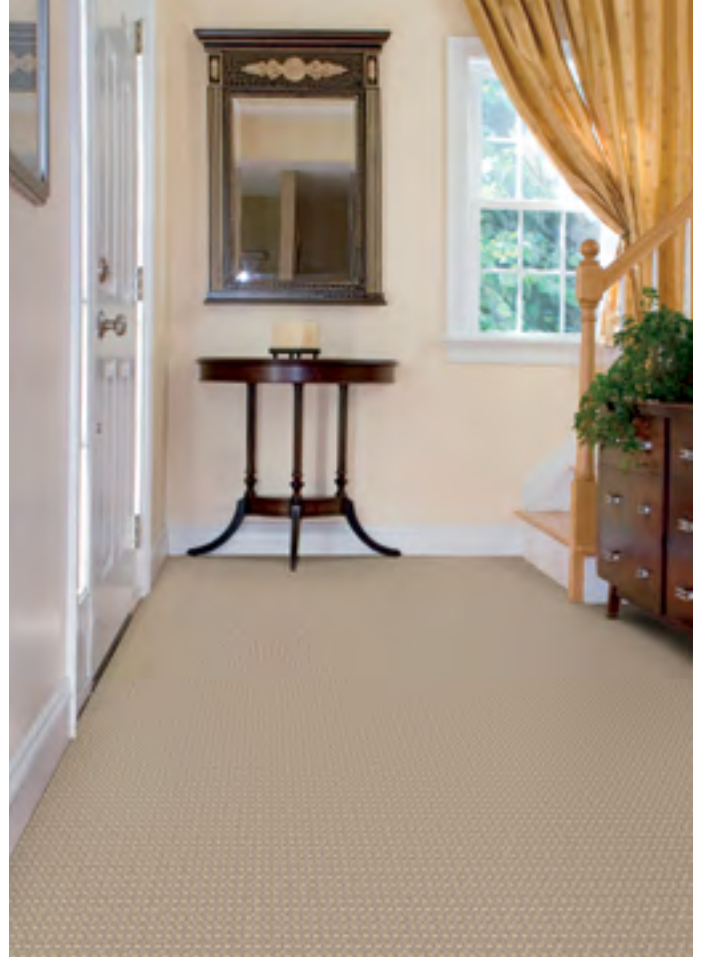

100% Pure Wool

CONSTRUCTION

Tufted Loop Pile

PATTERN REPEAT

Not Available

WIDTH

13'2" (4 Meters)

2230/0005