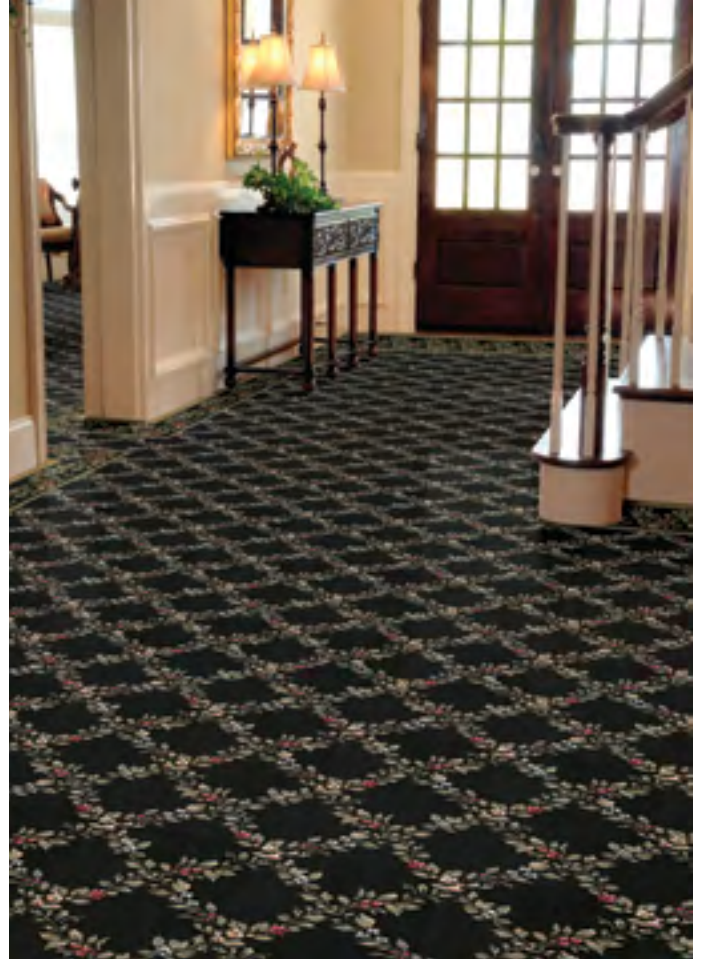

Woven Wilton Loop Pile

FIELD

Width: 13'2" (4 Meters)

Repeat: 26.06" W x 12.79" L (Straight Match)

BORDER

Width: 9.5"

Repeat: 12.28" Length

3763/0003 Dusty Yellow