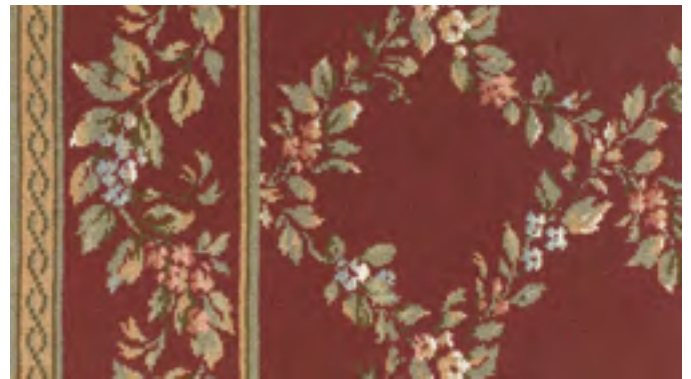

3763/0004 Burgundy

3858/0004 Alexia/Ariana/Burgundy