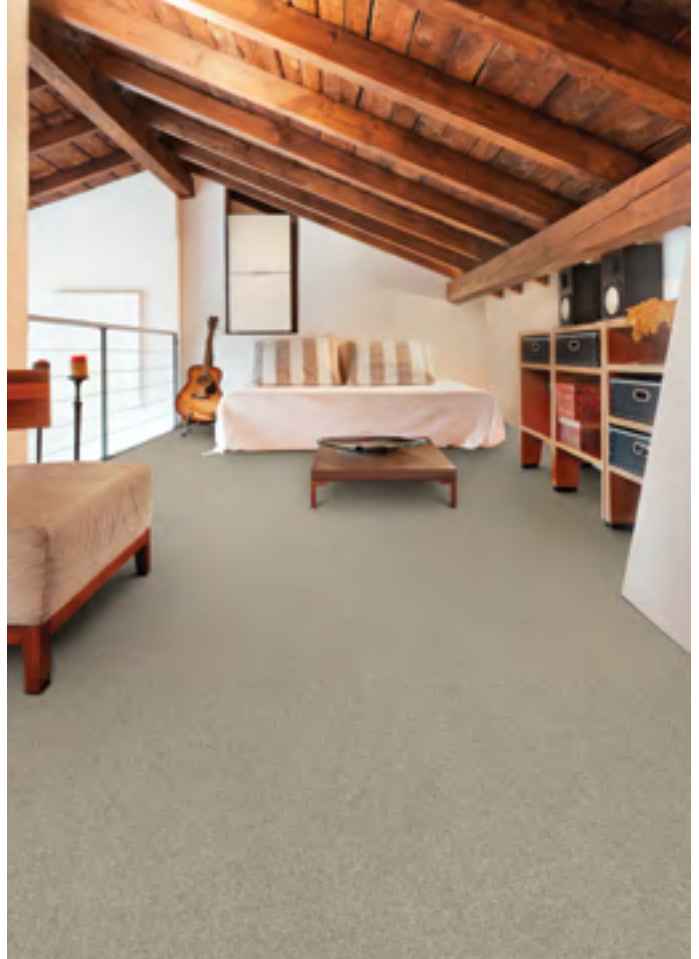

WEAVE

Hand-Loomed Cut-Pile

PATTERN REPEAT

No Repeat

WIDTH

15'

PT27/0001

Grey