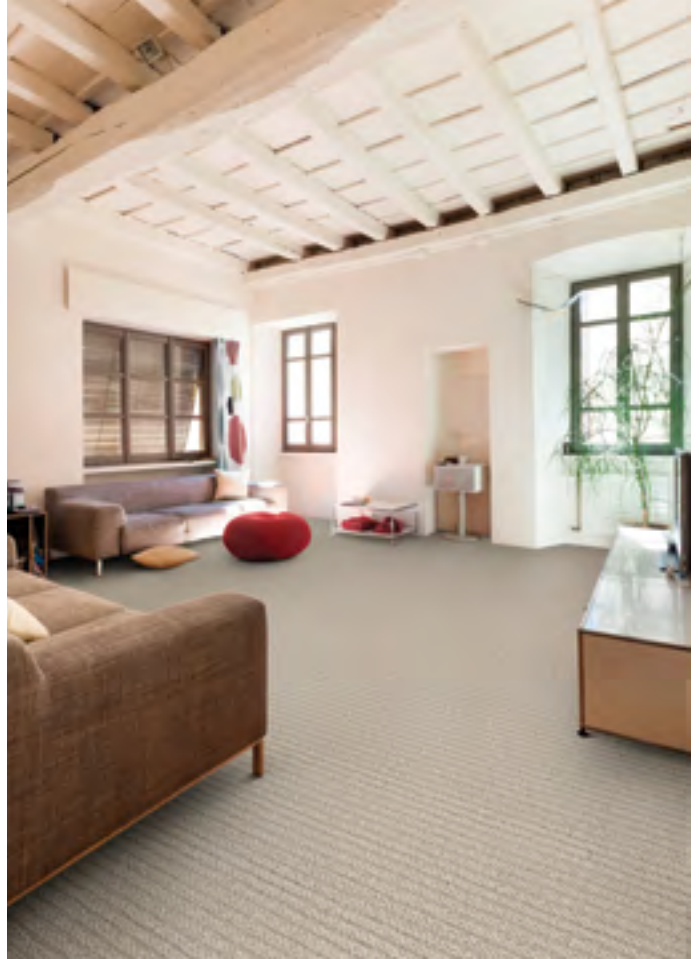

100% Pure Wool

WEAVE

Hand-Loomed Loop Pile

PATTERN REPEAT

.50" W x 1" L (Straight Match)

WIDTH

13'2" (4 Meters)

5021/0002