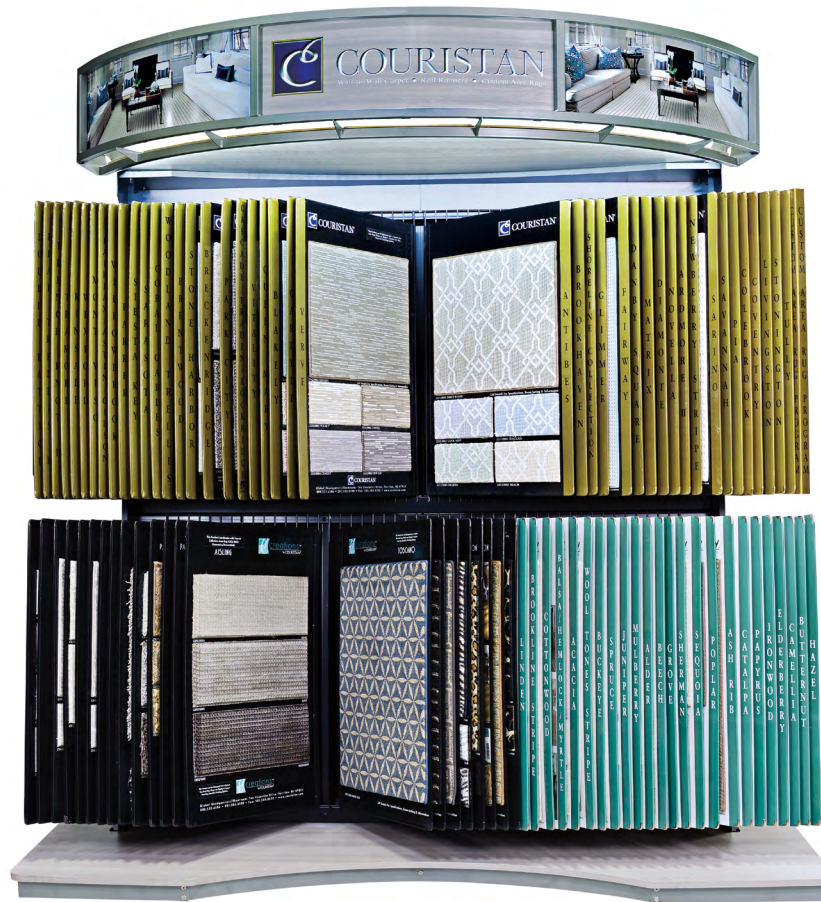

STUDIO UNIVERSAL DISPLAY UNIT

Studio Universal Display Unit Specifications:

Description: 96 SKU Studio  Universal Display Unit

Dimension: 101" H x 91" W x 43" D

Sample Size-Dimension: 96 - 24" W x 36" L Product Boards, 4 - 24" W x 36" L Wing Custom Rug Program Boards

General Construction: ¾" Concrete Groove & black melamine with matching edge band.

1" x 1" and 1" x 2" tube with various gauges of sheet metal and diameters of wire powder coated black.

Includes LED lighting.

Graphics print 4/0 on 40 mil styrene.

Left and Right Graphics – 11.75" x 49.50" Center Graphic – 11.75" x 34.26"

Display is shipped knockdown, ready to assemble.

All hardware and assembly instructions included.