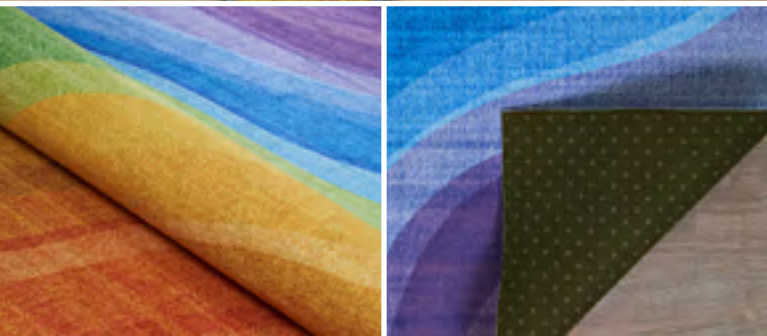

TABLE OF CONTENTS

Lasting Impressions

Value-Priced, Digitally Printed Inspirations

$$$

PASHA	1-4
PRAIRIE*	5-8
PRAIRIE HIDES	9-12
RAINBOW	13-16

* Selected Area Rugs Featured in this Brochure
are Available in Matching Special Shapes.

*Please Check Size Availability of Each Design
Prior to Placing an Order.*