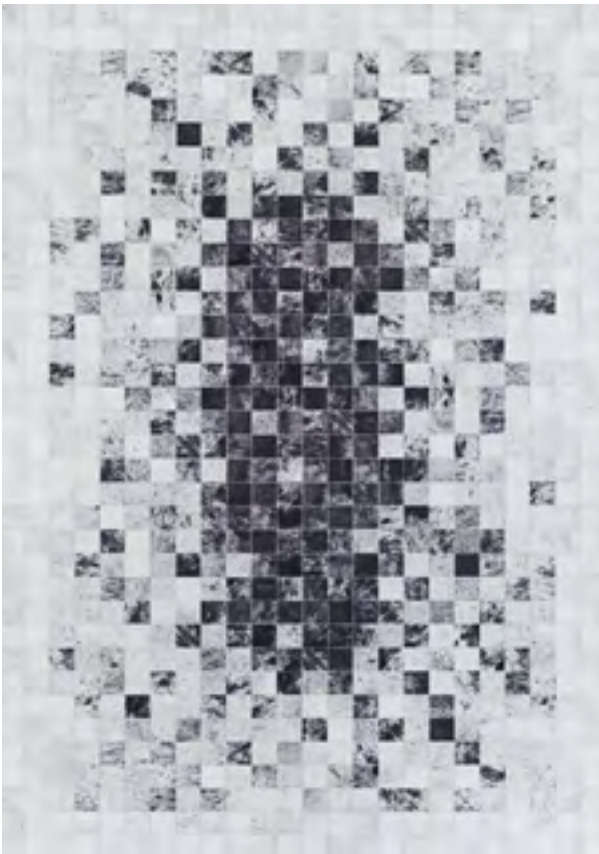

Visually captivating with an abundance of color and a full range of design genres, these digitally printed inspirations feature a machine-woven base of an ultra-soft polyester fiber and non-skid backings for a soft and safe underfoot. Polyester is recognized for its vibrancy due to the fiber's great capacity to be dyed and its high abrasion and fade resistant attributes. This highly-ranked eco-friendly, synthetic fiber offers a high stain resistant element which combined with the craftsmanship employed behind each of our digitally printed area rugs make them superior to any other area rug of their kind in today's market.

Pile Height: .079"

Made in China

2834/0424
ALPINE/ICE CAPS

2837/2710
KENAI/BROWN

2883/0380
FALSTERBO/DENIM

2883/0832
FALSTERBO/BYZANTINE

2929/9212 *
BARNWOOD/GREY-BROWN

2930/3011
NORDIC/GREY-BROWN