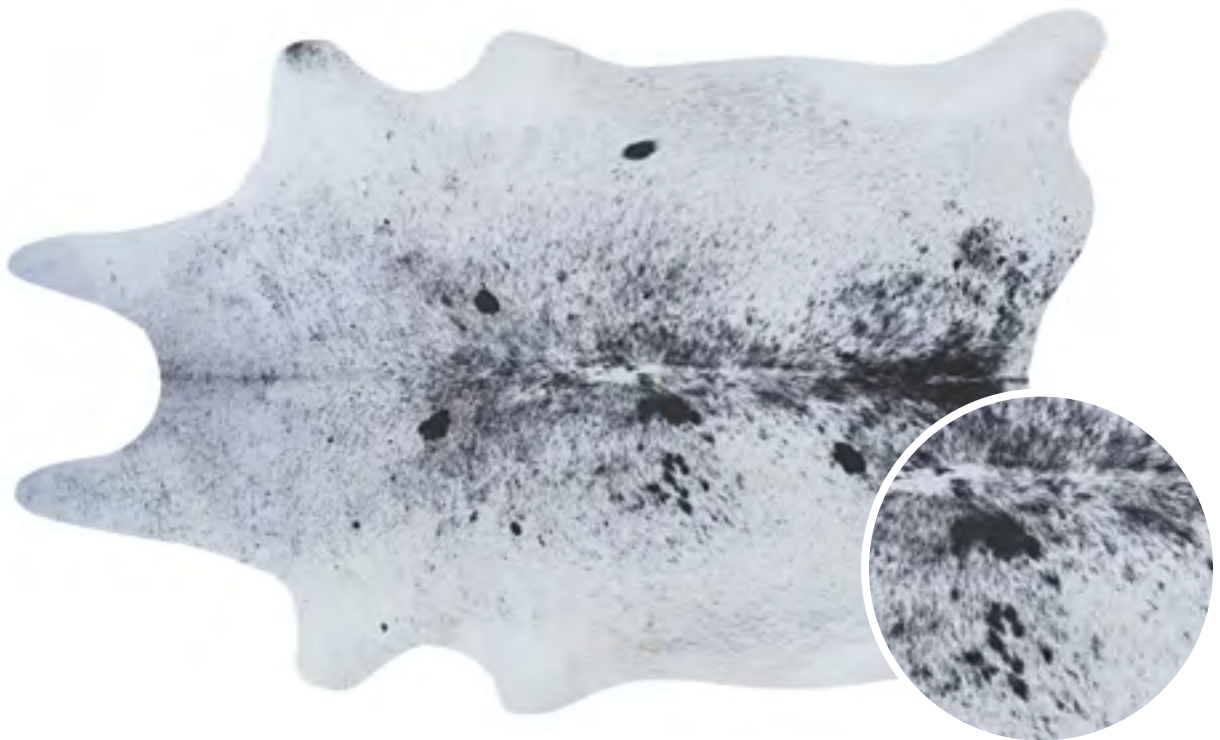

PRAIRIE HIDES COLLECTION

100% Polyester Machine-Woven Base with a Cotton Micro-Suede Backing

STOCKED SIZES

3'10" x 5'1" | 5'1" x 6'6" | 6'4" x 8'

ALL SIZES ARE APPROXIMATE

Emulating Shaped Cowhides
A Unique Collection of Digitally Printed Rugs
Takes the Hide Trend to Another Level

Pile Height: .079"

Made in China

1812/2188
GJOVIK/PEPPER

1812/5074
GJOVIK/IVORY-BLACK

1812/8128
GJOVIK/BROWN-BLACK

1813/2993
GEILO/IVORY-BUCK

1814/5074
LARVIK/IVORY-BLACK

1816/2188
OSLO/PEPPER