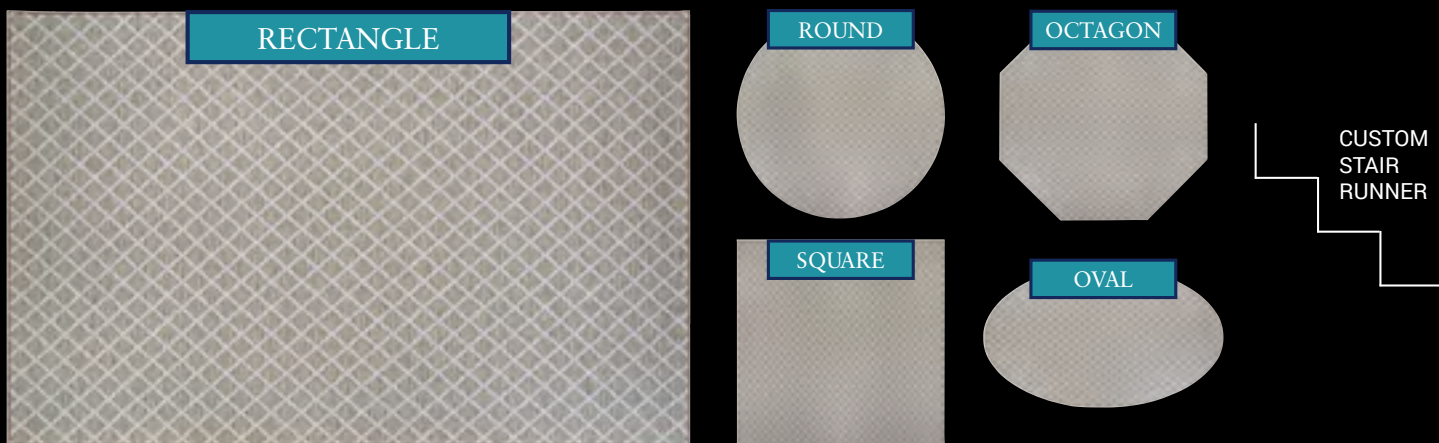

CUSTOM RUG PROGRAM

Finishing options include the following bindings: Chenille, Cotton Fabric, Linen, 3/8" Synthetic and Courtron™ Polypropylene (For Outdoor/Indoor Usage), Wool Serging and Synthetic Serging (For Outdoor/Indoor Usage).

APPLIED BACKINGS