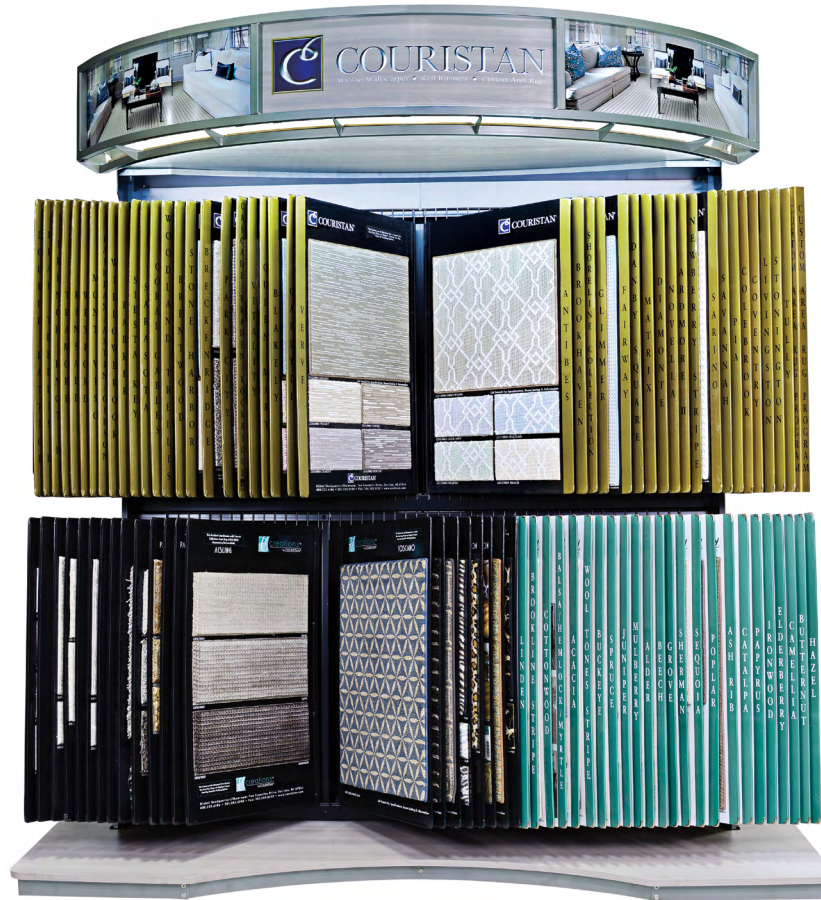

STUDIO UNIVERSAL DISPLAY UNIT

Studio Universal Display Unit Specifications:

Description: 96 SKU Studio  Universal Display Unit

Dimension: 101" H x 91" W x 43" D

Sample Size-Dimension: 96 - 24" W x 36" L Product Boards, 4 - 24" W x 36" L Wing Custom Rug Program Boards

General Construction: ¾" Concrete Groove & black melamine with matching edge band.

1" x 1" and 1" x 2" tube with various gauges of sheet metal and diameters of wire powder coated black.

Includes LED lighting.

Graphics print 4/0 on 40 mil styrene.

Left and Right Graphics – 11.75" x 49.50" Center Graphic – 11.75" x 34.26"

Display is shipped knockdown, ready to assemble.

All hardware and assembly instructions included.