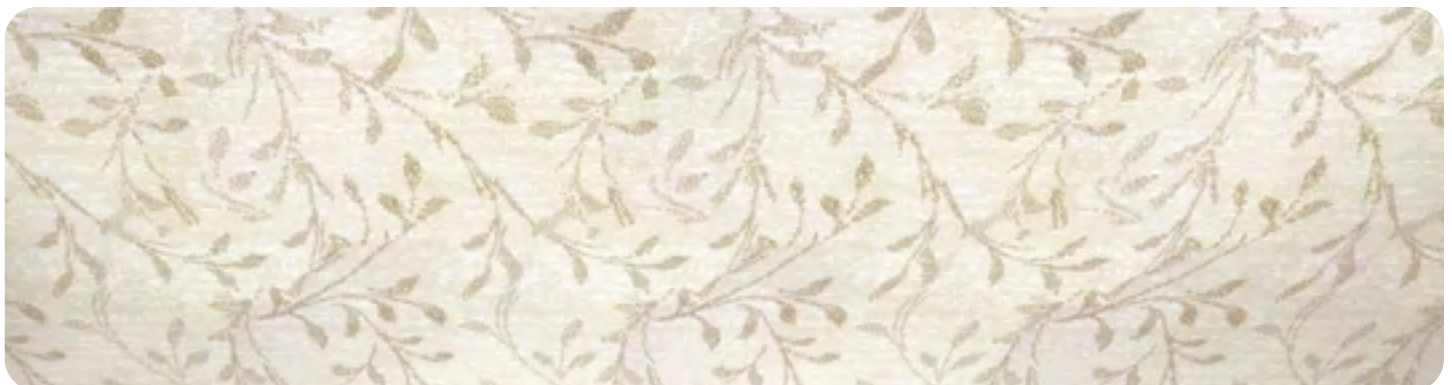

PATTERN REPEAT

19.75" W x 14.5" L
(Half-Drop Match)

WIDTH

13'2" (4 Meters)

SHOWN IN SETTING - CB12/4001 CHAMPAGNE

CB12/4001
Champagne

CB12/4002
Oyster

MARINA COLLECTION