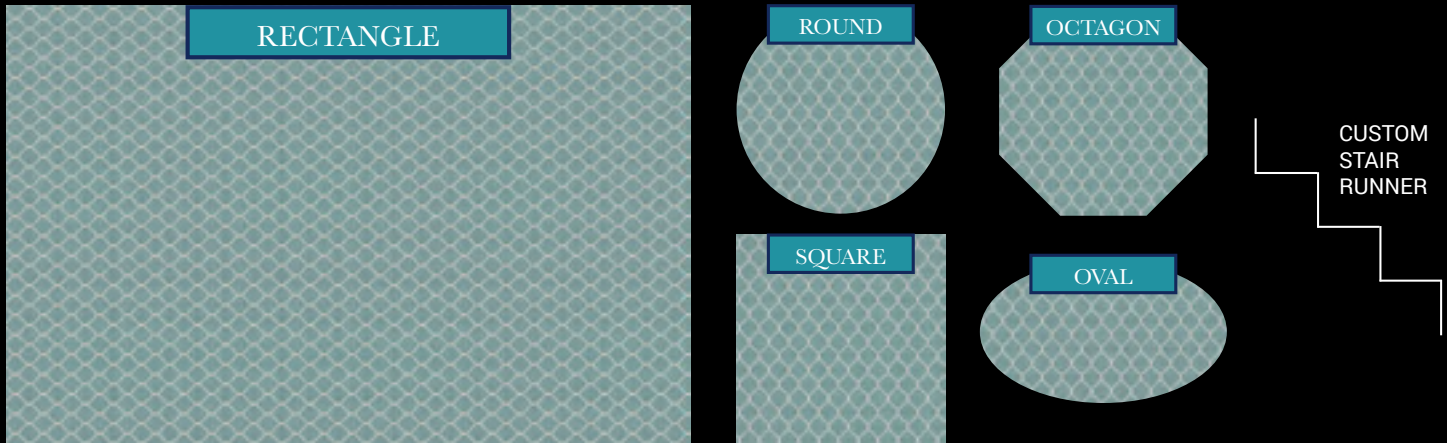

CUSTOM RUG PROGRAM

CHOOSE THE SIZE OR SHAPE

APPLIED BACKINGS