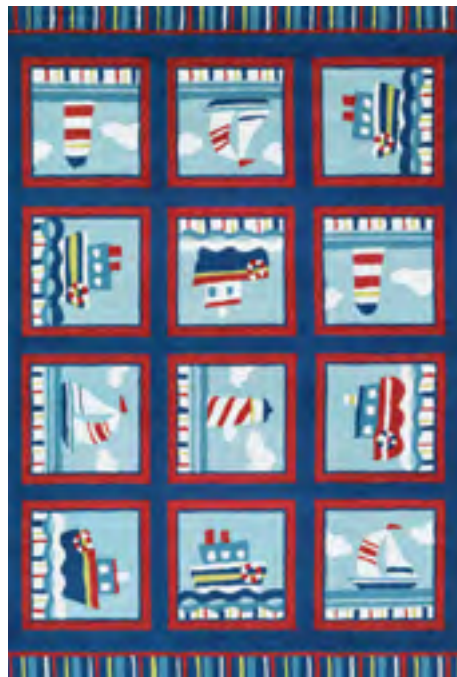

## COLLECTION

OUTDOOR/INDOOR  
HAND-HOOKED AREA RUGS

MADE IN CHINA

100% FIBER-ENHANCED  
COURTRON™ POLYPROPYLENE

**2862/8621**  
Radiant Daisy/Ivory-Multi

**2897/1000**  
Ocean Park/Multi-Ivory

**2908/2190**  
Waldport/Navy-Red-Ivory