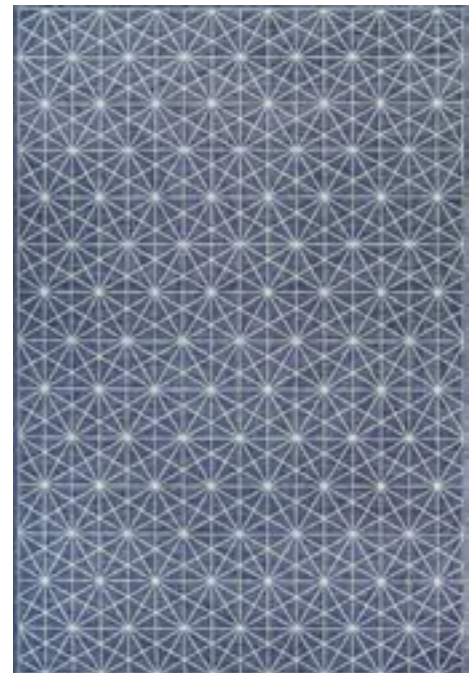

8945/0831
Namur/Petrol