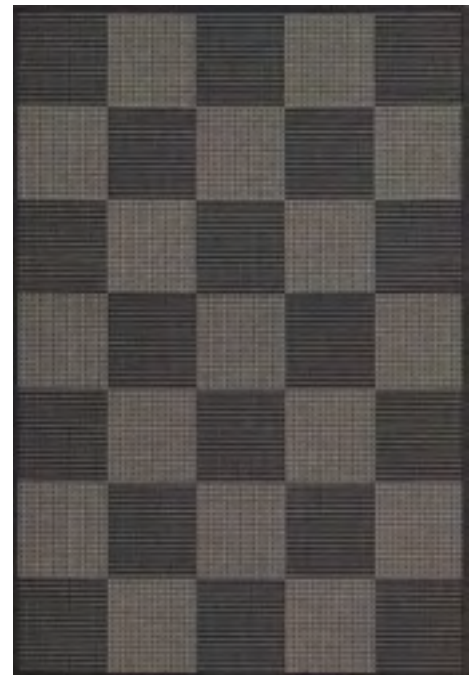

0088/4088
Concord/Black-Grey