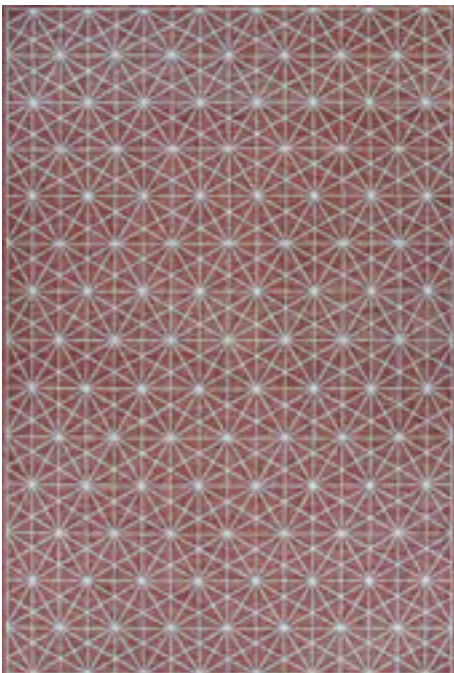

## COLLECTION

OUTDOOR/INDOOR  
POWER-LOOMED AREA RUGS

MADE IN BELGIUM

66% COURTRON™ POLYPROPYLENE  
22% POLYESTER  
12% POLYESTER-COTTON

**8578/0814**  
Coppe/Ash

**8578/0816**  
Coppe/Herb Green

**8578/0819**  
Coppe/Wheat