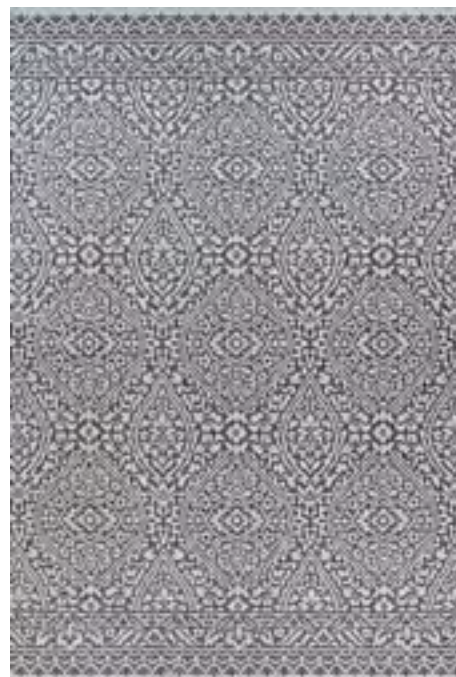

# OUTDURABLE® COLLECTION

OUTDOOR/INDOOR  
POWER-LOOMED AREA RUGS

MADE IN EGYPT

100% FIBER-ENHANCED  
COURTRON™ POLYPROPYLENE

**R209/CRDN - SIDE 1**  
Flower Festival/Coral & Dune

**R209/CRDN - SIDE 2**  
Flower Festival/Coral & Dune