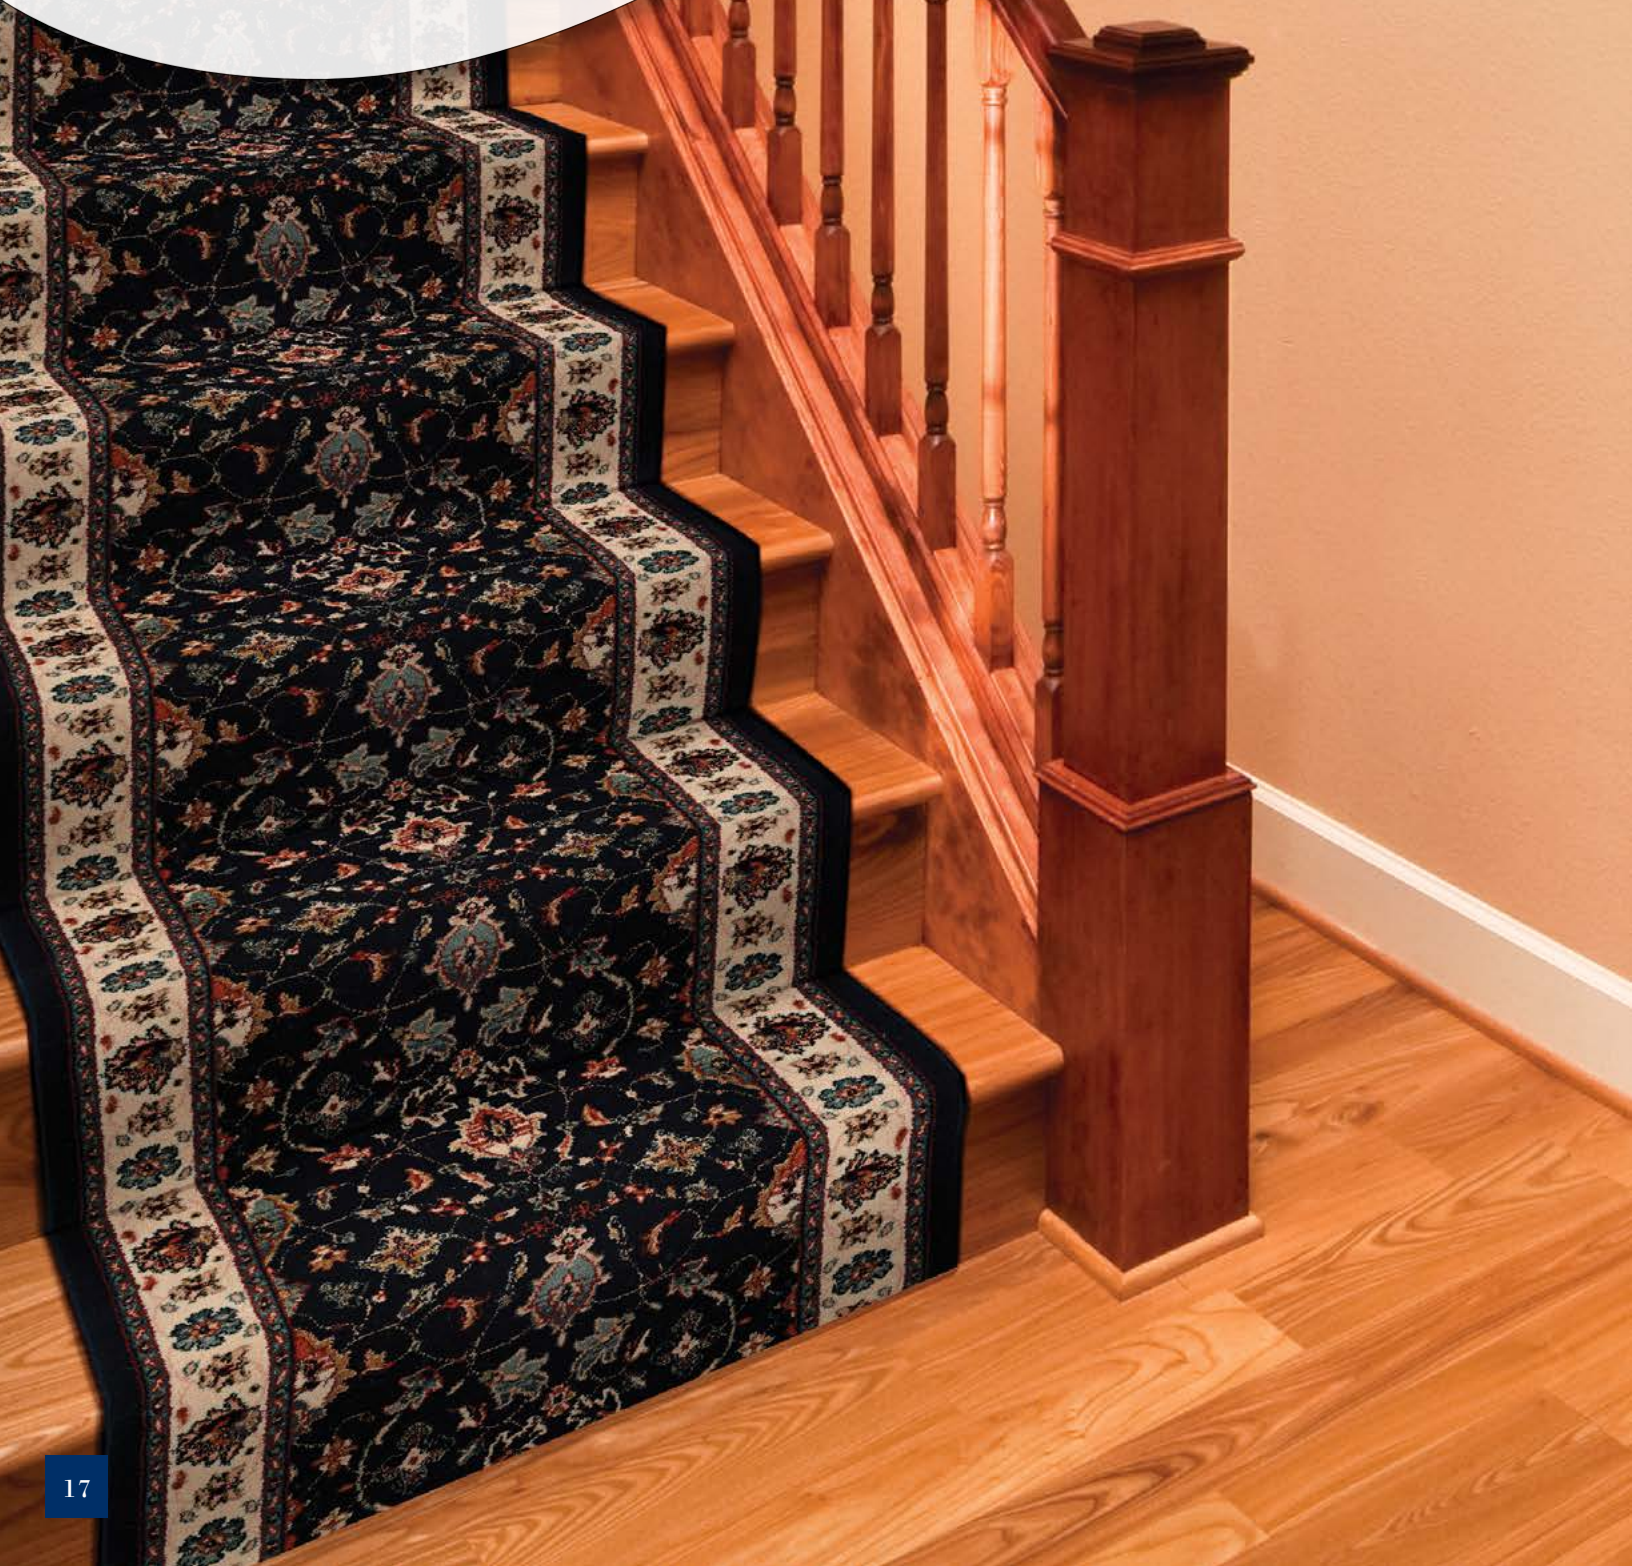

Kashimar Collection

- Semi-Worsted New Zealand Wool Pile
- Face-to-Face Woven Wilton
- Locked-In-Weave and Crystal-Point Finish
- Available in a 26" and 31" Width
- Premiere Brand
- Woven in Belgium